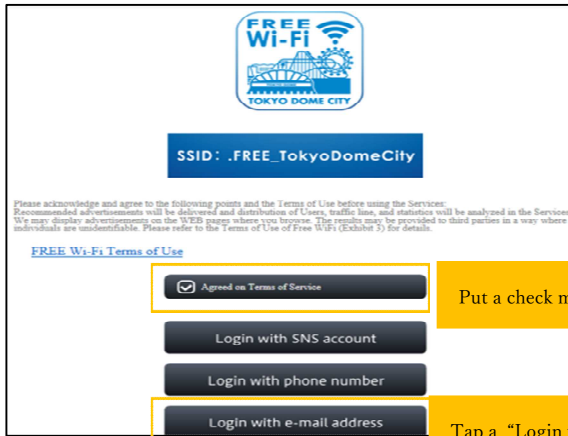

TOKYO DOME CITY FREE Wi-Fi How to Login with e-mail address

①

Put a check mark

Tap a "Login with e-mail address".

②

Tap a "Registration".

③

Input a E-mail address you want and tap a "Confirm".

④

After you confirm this page, open your email.

⑤

Write down the password and access ".Free_TokyoDomeCity" again from the following URL

⑥

Input a mail address and password you received.

Then tap a "Login".

⑦