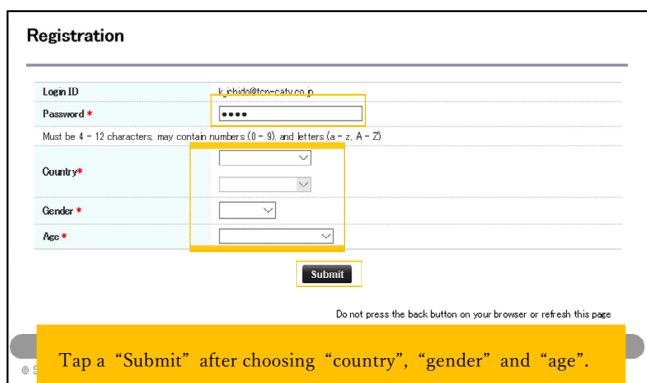

④

After you confirm this page, open your email.

⑤

Write down the password and access ".Free_TokyoDomeCity" again from the following URL

⑥

Input a mail address and password you received.

Then tap a "Login".

⑦

Tap a "Submit" after choosing "country", "gender" and "age".

⑧

You can use the internet after log in.