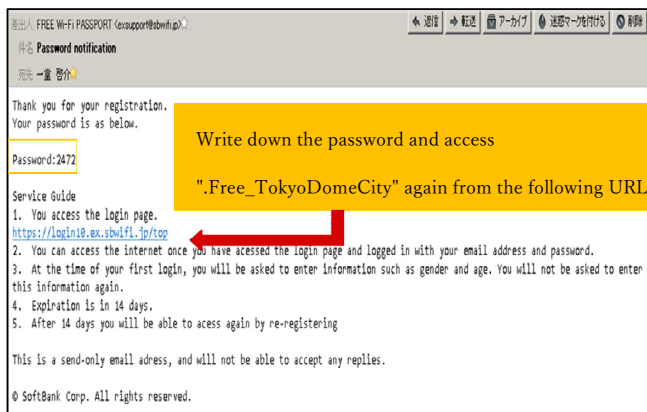

Write down the password and access ".Free_TokyoDomeCity" again from the following URL

⑥