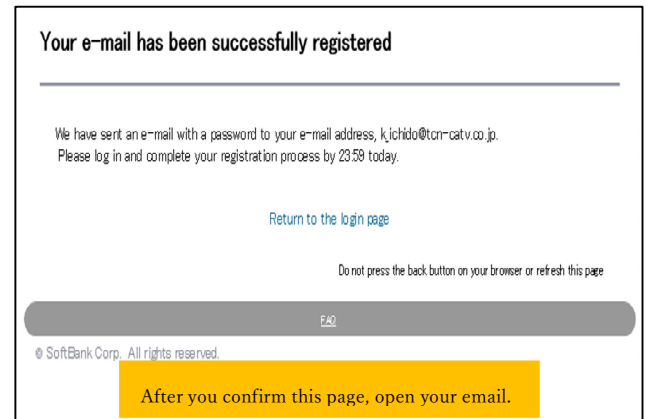

After you confirm this page, open your email.

⑤