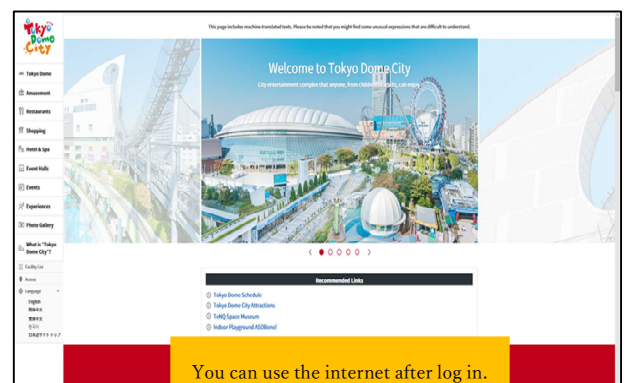

TOKYO DOME CITY FREE Wi-Fi How to Login with e-mail address

①

Put a check mark

Tap a "Login with e-mail address".

②

Tap a "Registration".

③

Input a E-mail address you want and tap a "Confirm".

④

After you confirm this page, open your email.

⑤

Write down the password and access ".Free_TokyoDomeCity" again from the following URL

⑥

Input a mail address and password you received.

Then tap a "Login".

⑦

Tap a "Submit" after choosing "country", "gender" and "age".

⑧

You can use the internet after log in.