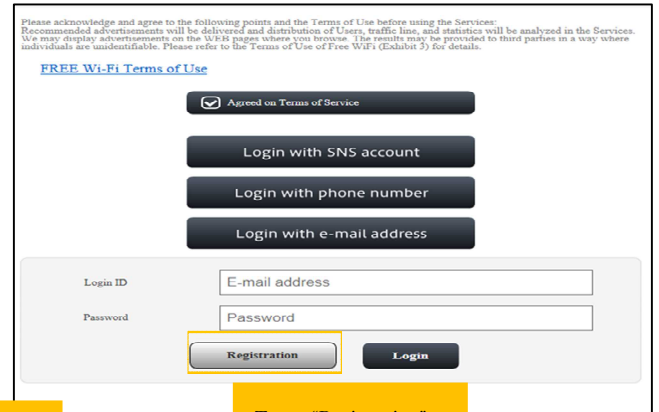

TOKYO DOME CITY FREE Wi-Fi How to Login with e-mail address

①

Put a check mark

Tap a "Login with e-mail address".

②

Tap a "Registration".

③

Input a E-mail address you want and tap a "Confirm".

④

After you confirm this page, open your email.

⑤

Write down the password and access ".Free_TokyoDomeCity" again from the following URL

⑥

Input a mail address and password you received.

Then tap a "Login".

⑦

Tap a "Submit" after choosing "country", "gender" and "age".

⑧

You can use the internet after log in.