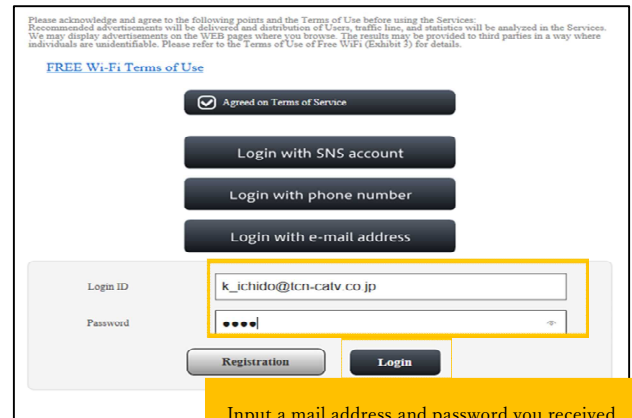

TOKYO DOME CITY FREE Wi-Fi How to Login with e-mail address

①

Put a check mark

Tap a "Login with e-mail address".

②

Tap a "Registration".

③

Input a E-mail address you want and tap a "Confirm".

④

After you confirm this page, open your email.

⑤

Write down the password and access ".Free_TokyoDomeCity" again from the following URL

⑥

Input a mail address and password you received.

Then tap a "Login".

⑦

Tap a "Submit" after choosing "country", "gender" and "age".

⑧

You can use the internet after log in.