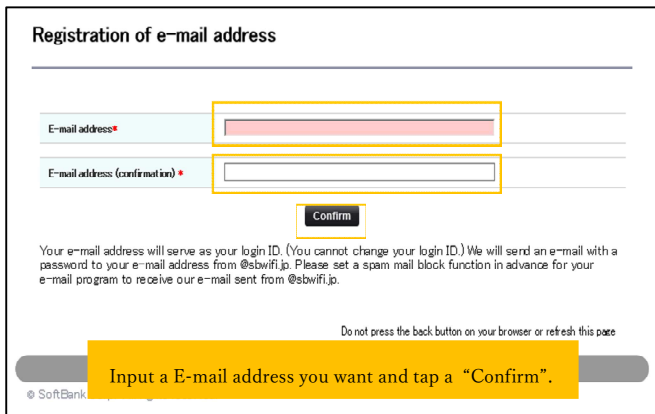

TOKYO DOME CITY FREE Wi-Fi How to Login with e-mail address

①

Put a check mark

Tap a "Login with e-mail address".

②

Tap a "Registration".

③

Input a E-mail address you want and tap a "Confirm".

④

After you confirm this page, open your email.

⑤

Write down the password and access ".Free_TokyoDomeCity" again from the following URL

⑥

Input a mail address and password you received.

Then tap a "Login".

⑦