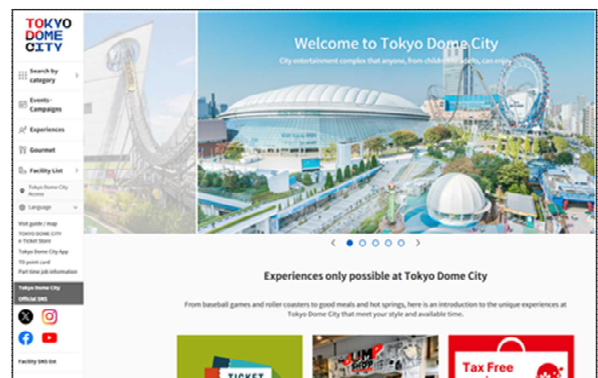

You can use the internet after log in.