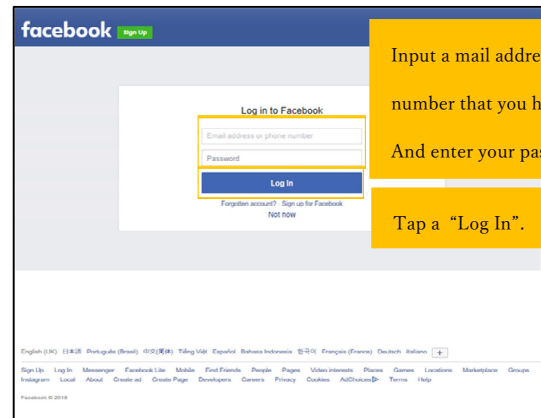

TOKYO DOME CITY FREE Wi-Fi How to Login with SNS account

①

Put a check mark

Tap a "Login with SNS account".

②

Tap one of three icons.

③ How to log in with SNS account (LINE)

Input a mail address or phone number that you have registered.

And enter your password.

Input a displayed character.

Tap a "Log In".

④ How to log in with SNS account (Facebook)

Input a mail address or phone number that you have registered.

And enter your password.

Tap a "Log In".