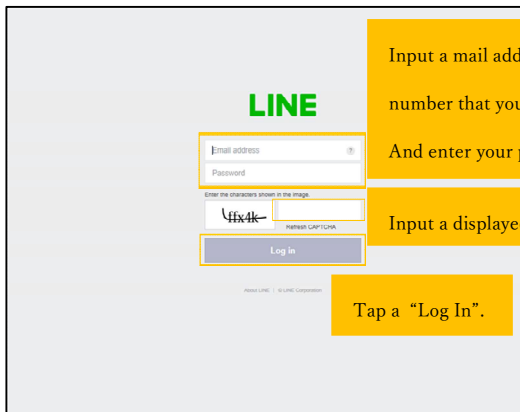

TOKYO DOME CITY FREE Wi-Fi How to Login with SNS account

①

Put a check mark

Tap a "Login with SNS account".

②

Tap one of three icons.

③ How to log in with SNS account (LINE)

Input a mail address or phone number that you have registered.

And enter your password.

Input a displayed character.

Tap a "Log In".

④ How to log in with SNS account (Facebook)

Input a mail address or phone number that you have registered.

And enter your password.

Tap a "Log In".