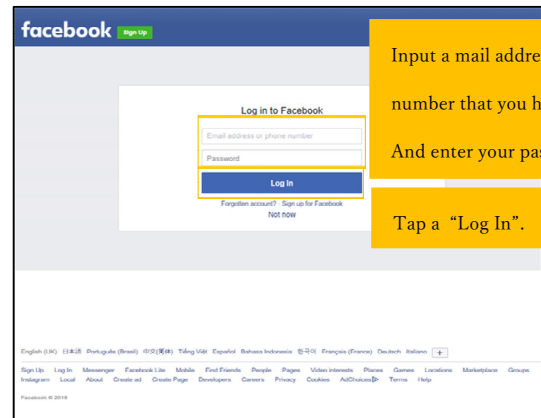

TOKYO DOME CITY FREE Wi-Fi How to Login with SNS account

①

Put a check mark

Tap a "Login with SNS account".

②

Tap one of three icons.

③ How to log in with SNS account (LINE)

Input a mail address or phone number that you have registered.

And enter your password.

Input a displayed character.

Tap a "Log In".

④ How to log in with SNS account (Facebook)

Input a mail address or phone number that you have registered.

And enter your password.

Tap a "Log In".