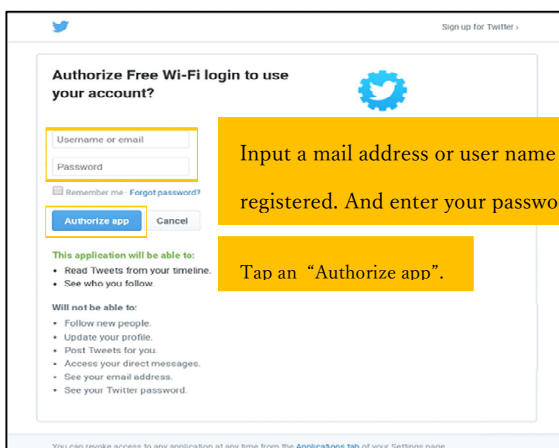

TOKYO DOME CITY FREE Wi-Fi How to Login with SNS account

①

Put a check mark

Tap a "Login with SNS account".

②

Tap one of three icons.

③ How to log in with SNS account (LINE)

Input a mail address or phone number that you have registered.

And enter your password.

Input a displayed character.

Tap a "Log In".

④ How to log in with SNS account (Facebook)

Input a mail address or phone number that you have registered.

And enter your password.

Tap a "Log In".

⑤ How to log in with SNS account (Twitter)

Input a mail address or user name that you have registered. And enter your password.

Tap an "Authorize app".

⑥

You can use the internet after log in.