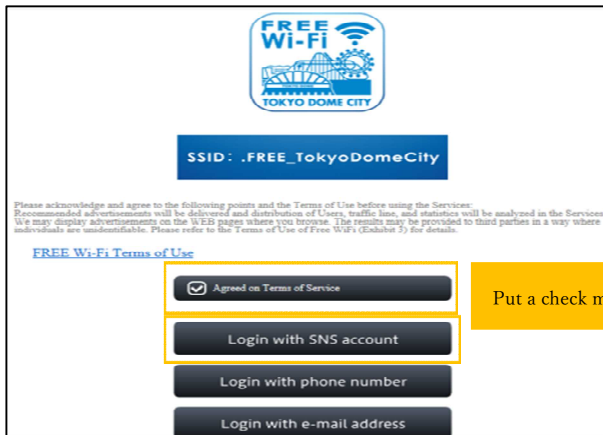

TOKYO DOME CITY FREE Wi-Fi How to Login with SNS account

①

Put a check mark

Tap a "Login with SNS account".

②

Tap one of three icons.

③ How to log in with SNS account (LINE)

Input a mail address or phone number that you have registered.