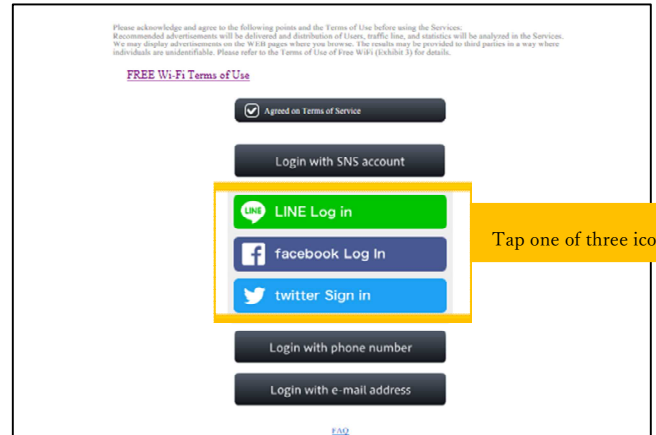

TOKYO DOME CITY FREE Wi-Fi How to Login with SNS account

①

Put a check mark

Tap a "Login with SNS account".

②

Tap one of three icons.

③ How to log in with SNS account (LINE)

Input a mail address or phone number that you have registered.

And enter your password.

Input a displayed character.

Tap a "Log In".

④ How to log in with SNS account (Facebook)

Input a mail address or phone number that you have registered.

And enter your password.

Tap a "Log In".