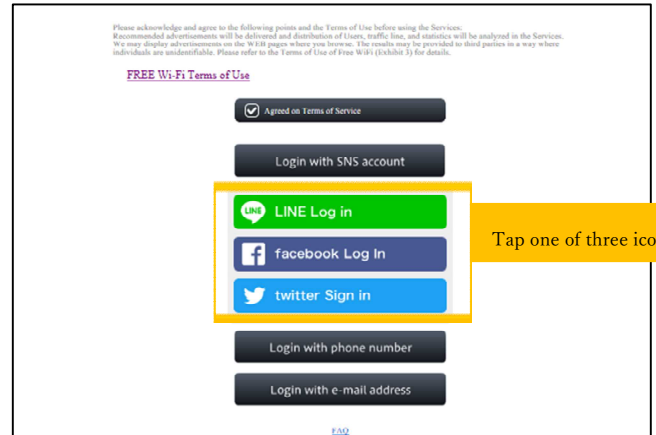

TOKYO DOME CITY FREE Wi-Fi How to Login with SNS account

①

Put a check mark

Tap a "Login with SNS account".

②

Tap one of three icons.

③ How to log in with SNS account (LINE)

Input a mail address or phone number that you have registered.

And enter your password.

Input a displayed character.

Tap a "Log In".

④ How to log in with SNS account (Facebook)

Input a mail address or phone number that you have registered.

And enter your password.

Tap a "Log In".