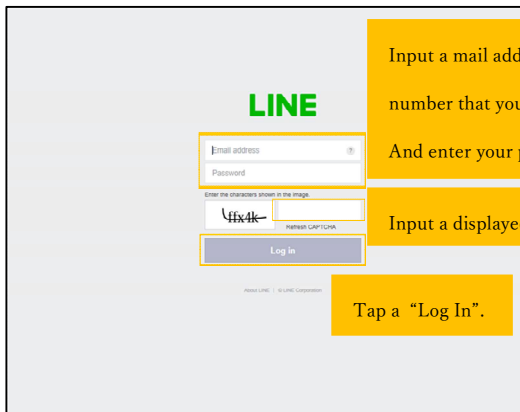

TOKYO DOME CITY FREE Wi-Fi How to Login with SNS account

①

Put a check mark

Tap a "Login with SNS account".

②

Tap one of three icons.

③ How to log in with SNS account (LINE)

Input a mail address or phone number that you have registered.

And enter your password.

Input a displayed character.

Tap a "Log In".

④ How to log in with SNS account (Facebook)

Input a mail address or phone number that you have registered.

And enter your password.

Tap a "Log In".