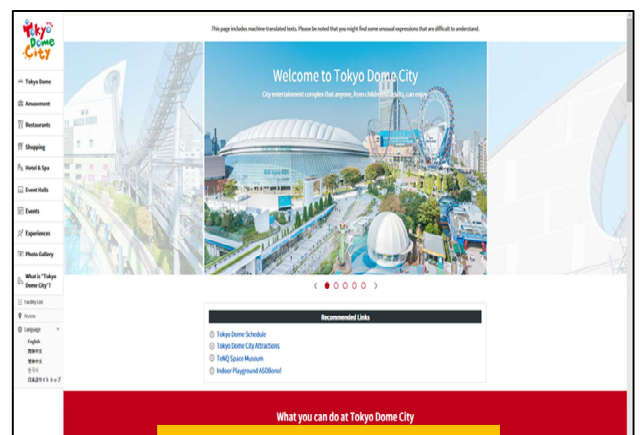

You can use the internet after log in.