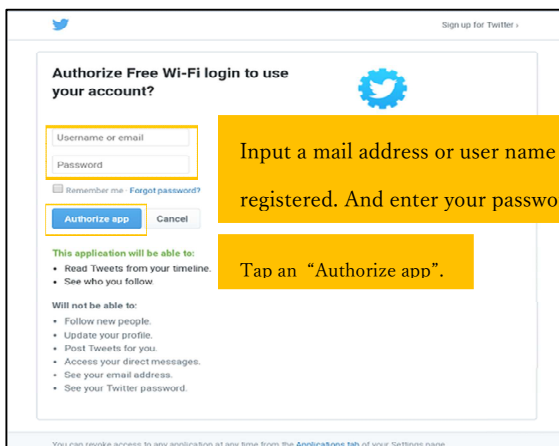

TOKYO DOME CITY FREE Wi-Fi How to Login with SNS account

①

Put a check mark

Tap a "Login with SNS account".

②

Tap one of three icons.

③ How to log in with SNS account (LINE)

Input a mail address or phone number that you have registered.

And enter your password.

Input a displayed character.

Tap a "Log In".

④ How to log in with SNS account (Facebook)

Input a mail address or phone number that you have registered.

And enter your password.

Tap a "Log In".

⑤ How to log in with SNS account (Twitter)

Input a mail address or user name that you have registered. And enter your password.

Tap an "Authorize app".

⑥

You can use the internet after log in.